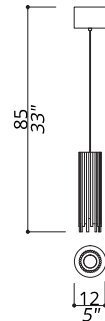

SHINE COLLECTION Pendant

2816-BB

1 LIGHTS TYPE GU10 LED *included*
MAX 10W

Single fixture. Central structure of solid brass sticks.
50 centimetres of steel wire included.

FINISH

Structure and connection box in F_10 (natural brass)
and F_13 (burnished brass finish).

NOTES

Dimensions are expressed in centimetres, if not otherwise specified.
The total height of any chandelier includes body of chandelier plus ceiling
box fixture; 50cm of chain/steel wire will be supplied free of charge.
All products may be customized subject to prior consulting with our
technical department; please send your request to info@officina-luce.it.
Officina Luce (Registered brand of ISSARCH srl) reserves the right to
change or delete, at any time and without prior warning, the technical
specification of any model or the model itself, depending on technical
and commercial requirements.

SHINE COLLECTION Pendant

2816-NN

1 LIGHTS TYPE GU10 LED *included*
MAX 10W

Single fixture. Central structure of solid brass sticks.
50 centimetres of steel wire included.

FINISH

Structure and connection box in F_31 (polished nickel
finish) and F_33 (satin nickel finish).