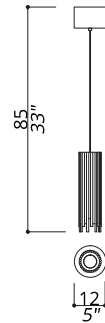

NOTES

Dimensions are expressed in centimetres, if not otherwise specified.
The total height of any chandelier includes body of chandelier plus ceiling
box fixture; 50cm of chain/steel wire will be supplied free of charge.
All products may be customized subject to prior consulting with our
technical department; please send your request to info@officina-luce.it.
Officina Luce (Registered brand of ISSARCH srl) reserves the right to
change or delete, at any time and without prior warning, the technical
specification of any model or the model itself, depending on technical
and commercial requirements.

SHINE COLLECTION Pendant

2816-BB

1 LIGHTS TYPE GU10 LED *included*
MAX 10W

Single fixture. Central structure of solid brass sticks.
50 centimetres of steel wire included.

FINISH

Structure and connection box in F_10 (natural brass)
and F_13 (burnished brass finish).

SHINE COLLECTION Pendant

2816-NN

1 LIGHTS TYPE GU10 LED *included*
MAX 10W

Single fixture. Central structure of solid brass sticks.
50 centimetres of steel wire included.

FINISH

Structure and connection box in F_31 (polished nickel
finish) and F_33 (satin nickel finish).