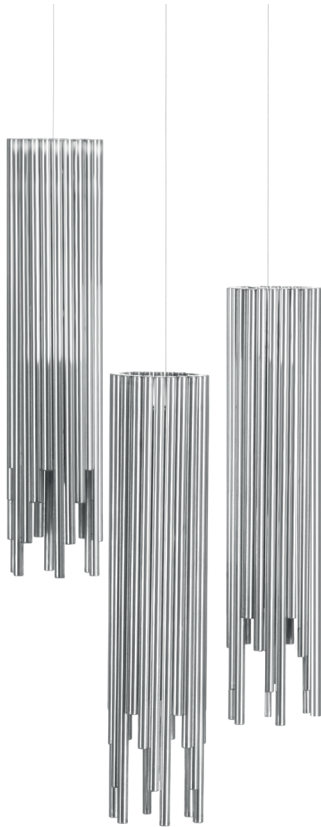

SHINE COLLECTION

Triple pendant

2815-BB

3 LIGHTS TYPE GU10 LED *included*
MAX 10W

Triple fixture. Central structure of solid 50 centimetres of steel wire included.

FINISH

Structure and connection box in F_10 (natural brass) and F_13 (burnished brass finish).

NOTES

Dimensions are expressed in centimetres, if not otherwise specified.
The total height of any chandelier includes body of chandelier plus ceiling box fixture; 50cm of chain/steel wire will be supplied free of charge.
All products may be customized subject to prior consulting with our technical department; please send your request to info@officina-luce.it.
Officina Luce (Registered brand of ISSARCH srl) reserves the right to change or delete, at any time and without prior warning, the technical specification of any model or the model itself, depending on technical and commercial requirements.

SHINE COLLECTION

Triple pendant

2815-NN

3 LIGHTS TYPE GU10 LED *included*
MAX 10W

Triple fixture. Central structure of solid brass sticks.
50 centimetres of steel wire included.

FINISH

Structure and connection box in F_31 (polished nickel
finish) and F_33 (satin nickel finish).

SHINE COLLECTION Pendant

2816-BB

1 LIGHTS TYPE GU10 LED *included*
MAX 10W

Single fixture. Central structure of solid brass sticks.
50 centimetres of steel wire included.

FINISH

Structure and connection box in F_10 (natural brass)
and F_13 (burnished brass finish).