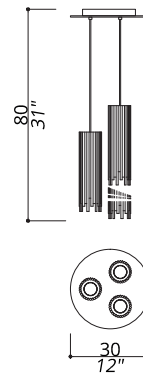

SHINE COLLECTION

Triple pendant

2815-BB

3 LIGHTS TYPE GU10 LED *included*
MAX 10W

Triple fixture. Central structure of solid 50 centimetres of steel wire included.

FINISH

Structure and connection box in F_10 (natural brass) and F_13 (burnished brass finish).

NOTES

Dimensions are expressed in centimetres, if not otherwise specified.
The total height of any chandelier includes body of chandelier plus ceiling box fixture; 50cm of chain/steel wire will be supplied free of charge.
All products may be customized subject to prior consulting with our technical department; please send your request to info@officina-luce.it.
Officina Luce (Registered brand of ISSARCH srl) reserves the right to change or delete, at any time and without prior warning, the technical specification of any model or the model itself, depending on technical and commercial requirements.

SHINE COLLECTION

Triple pendant

2815-NN

3 LIGHTS TYPE GU10 LED *included*
MAX 10W

Triple fixture. Central structure of solid brass sticks.
50 centimetres of steel wire included.

FINISH

Structure and connection box in F_31 (polished nickel
finish) and F_33 (satin nickel finish).